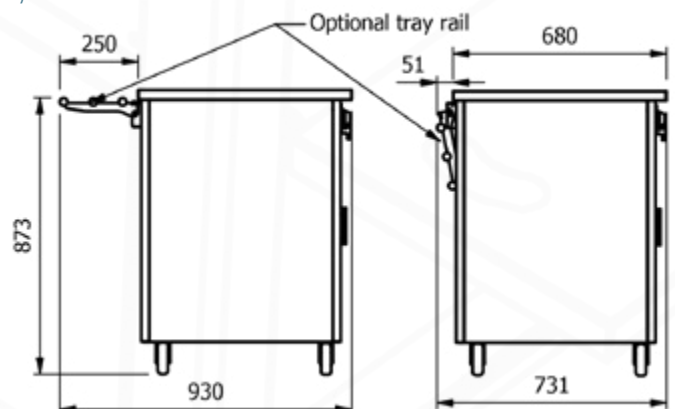

Options:

- Wide choice of coloured outer panels (Durable plastic coated steel).
- Fold down solid tray slide or tubular tray rail.
- Stainless steel lid for VC2PDA model

Note:

Low height models are available set at 800mm high. Ideal for children up to 12 years. These low height models have a "B" added to the model code.

Optional solid tray slide
Matching size VC2TS

Optional tubular tray rail
Matching size VC2TR

This unit features Moffat's pop-up Plate system with multi-spring, adjustable floating platform.

Model	Capacity	Weight (kg)	L x W x H (mm)	Height above top (mm)	Electrical Supply	Power Rating (kw)
VC2CDH	2 x 65	56	830 x 680 x 930	30	13amp	1.2
VC2CDA	2 x 65	55	830 x 680 x 930	30	N/A	N/A