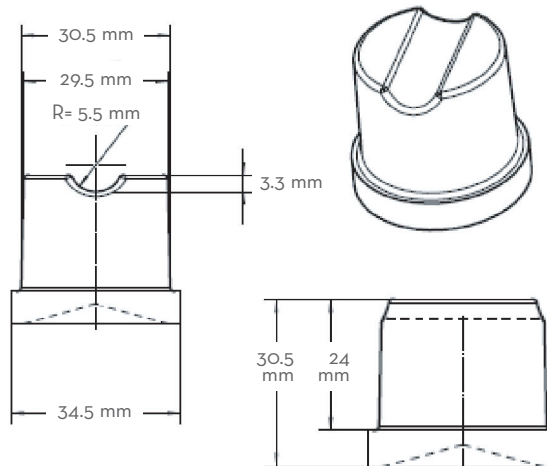

### GOURMET ICE DIMENSIONS

Height	30.5 mm (1.2 in.)
Diameter	34.25 mm (1.35 in.)

UCGO45A GOURMET SERIES UNDERCOUNTER

UCGO45A GOURMET SERIES UNDERCOUNTER

**LEGS INCLUDED**  
Do Not Extend - 15 mm

- 1 - Power Cord
- 2 - 19 mm Water Inlet
- 3 - 20 mm Water Drain

## Dimensions

ALL MODELS	
W x D x H (mm)	387 x 510 x 641
W x D x H (in.)	15½ x 20¼ x 25¼

\* Dimensions do not account for the included adjustable legs.