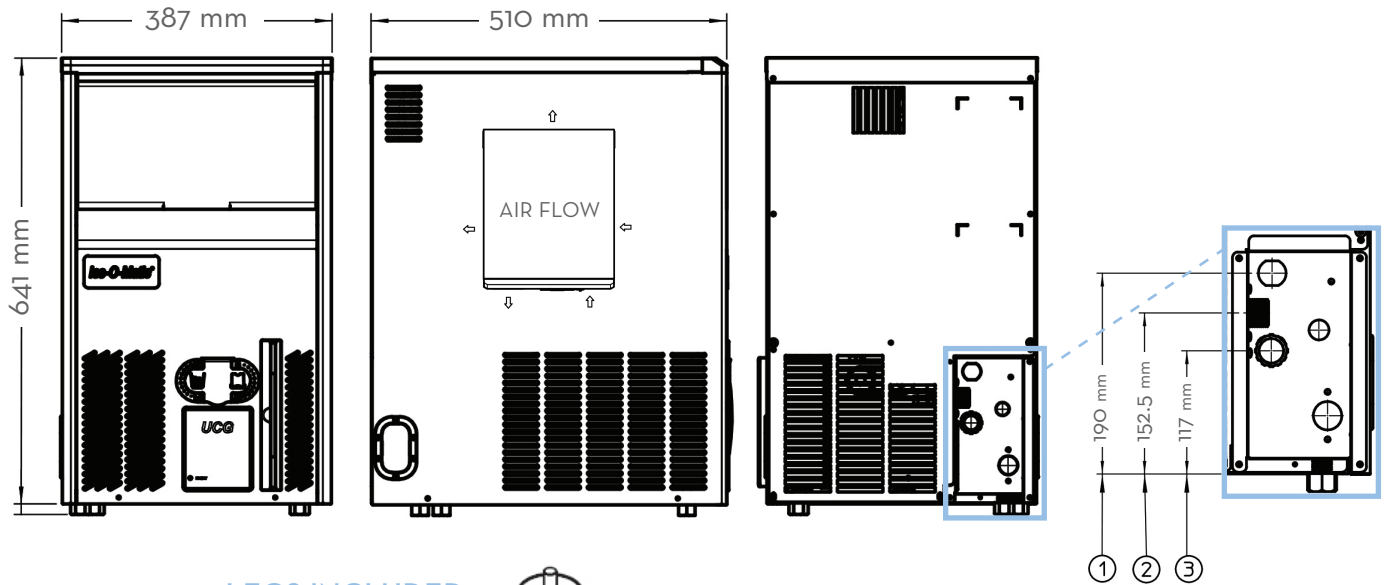

## Space-Saving Solutions

- Front air discharge design for compact spaces.
- Low profile top saves counter space.
- Stores up to 8 kg of ice.
- Easy front access to ice.
- Removable Air Filter.

### GOURMET ICE DIMENSIONS

Height	30.5 mm (1.2 in.)
Diameter	34.25 mm (1.35 in.)

UCGO45A GOURMET SERIES UNDERCOUNTER

UCGO45A GOURMET SERIES UNDERCOUNTER

**LEGS INCLUDED**  
Do Not Extend - 15 mm

- 1 - Power Cord
- 2 - 19 mm Water Inlet
- 3 - 20 mm Water Drain

## Dimensions

ALL MODELS	
W x D x H (mm)	387 x 510 x 641
W x D x H (in.)	15½ x 20¼ x 25¼

\* Dimensions do not account for the included adjustable legs.