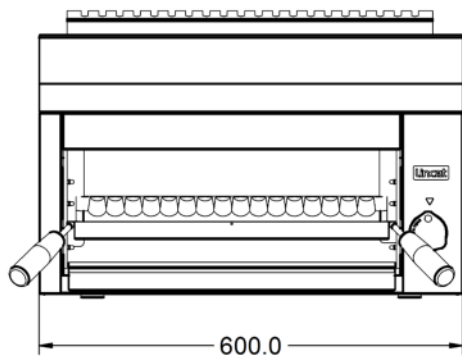

Available Accessories

- **GR3/BS**   BENCH STAND FOR GR3 - H410,D350,W605
- **GR3/FS**   FLOOR STAND FOR GR3 - H1260,D350,W605
- **GR3/WS**   Wall Shelf for GR3

Technical Picture