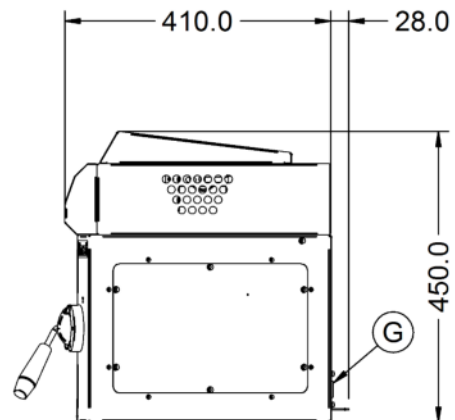

Power and Performance

BTU per Hour	20,472
Total Power kW	6.0
Cooking Area (Width x Depth) mm	530 x 265
Temperature Control	Mechanical

Key Specifications

Number of Shelves included	1
Number of Shelf Positions	4
Number of Heat Zones	1

Capacity

Gastronorm Capacity	1 x GN1/1
----------------------------	-----------

Weights and Dimensions

Unit Height (External) mm	450
Unit Width (External) mm	800
Unit Depth (External) mm	438
Shelf Dimensions Width mm	530
Shelf Dimensions Depth mm	265
Net Weight Kg	36

Shipping

Packed Weight Kg	39.6
Packed Height cm	78
Packed Width cm	85
Packed Depth cm	45

Available Accessories

CH01	Caterflex Hose 1/2" - 1 Metre - for use with units up to 66,000 BTU
CH02	Caterflex Hose 1/2" - 1.5 Metre - for use with units up to 56,000 BTU
OA8907	Lincat Opus 800 Free-standing Floor Stand with Legs - for units W 800 mm
OA8908	Lincat Opus 800 Free-standing Bench Stand - for units W 800 mm
OA8909	WALL BRACKET OG8301/OE8304

Available Accessories

OA8976

BRANDING PLATE ACCESSORY FOR OG8301

Technical Picture

Lincat Limited

Whisby Road,
Lincoln, LN6 3QZ,
United Kingdom

Company No: 2175448

A member company of