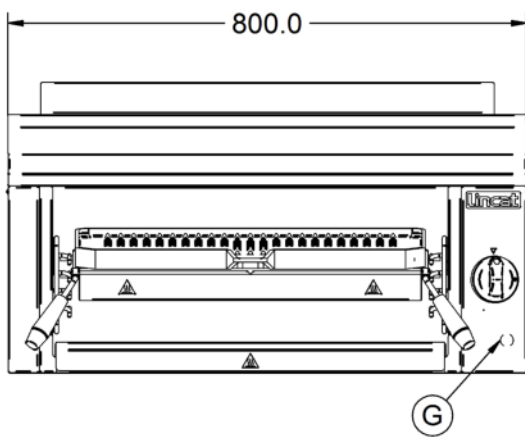

Power and Performance

BTU per Hour	20,472
Total Power kW	6.0
Cooking Area (Width x Depth) mm	530 x 265
Temperature Control	Mechanical

Key Specifications

Number of Shelves included	1
Number of Shelf Positions	4
Number of Heat Zones	1

Capacity

Gastronorm Capacity	1 x GN1/1
----------------------------	-----------

Weights and Dimensions

Unit Height (External) mm	450
Unit Width (External) mm	800
Unit Depth (External) mm	438
Shelf Dimensions Width mm	530
Shelf Dimensions Depth mm	265
Net Weight Kg	36

Shipping

Packed Weight Kg	39.6
Packed Height cm	78
Packed Width cm	85
Packed Depth cm	45

Available Accessories

CH01	Caterflex Hose 1/2" - 1 Metre - for use with units up to 66,000 BTU
CH02	Caterflex Hose 1/2" - 1.5 Metre - for use with units up to 56,000 BTU
OA8907	Lincat Opus 800 Free-standing Floor Stand with Legs - for units W 800 mm
OA8908	Lincat Opus 800 Free-standing Bench Stand - for units W 800 mm
OA8909	WALL BRACKET OG8301/OE8304

Available Accessories

OA8976

BRANDING PLATE ACCESSORY FOR OG8301

Technical Picture

Lincat Limited

Whisby Road,
Lincoln, LN6 3QZ,
United Kingdom

Company No: 2175448

A member company of