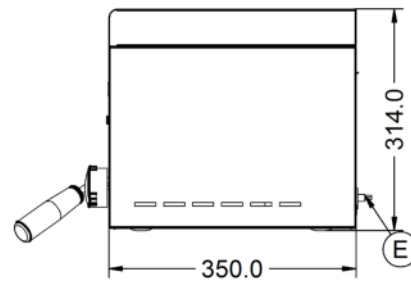

Available Accessories

GR3/WS

Wall Shelf for GR3

Technical Picture