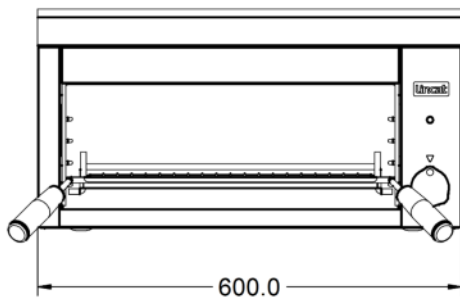

Available Accessories

GR3/WS

Wall Shelf for GR3

Technical Picture