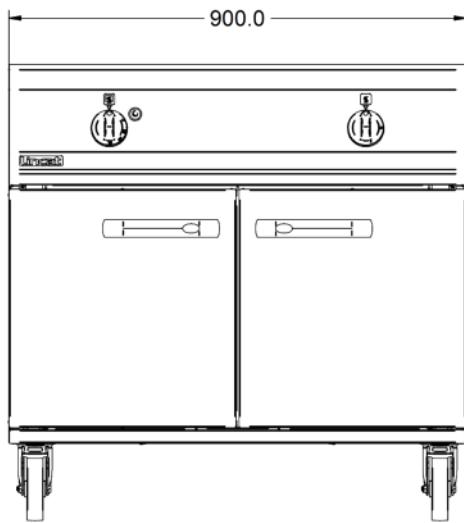

Unit Height (External) mm	900
Unit Width (External) mm	900
Unit Depth (External) mm	800
Height (Internal) mm	405
Width (Internal) mm	715
Depth (Internal) mm	530
Shelf Dimensions Width mm	710
Shelf Dimensions Depth mm	512
Hob Dimensions mm	600 x 450
Net Weight Kg	154,5

Shipping

Packed Weight Kg	172.5
Packed Height cm	103
Packed Width cm	100
Packed Depth cm	85

Available Accessories

LK06	OPUS 800 LEG KIT
OA8980	SPLASHBACK/SHELF - OG8005

Technical Picture

Lincat Limited

Whisby Road,
Lincoln, LN6 3QZ,
United Kingdom