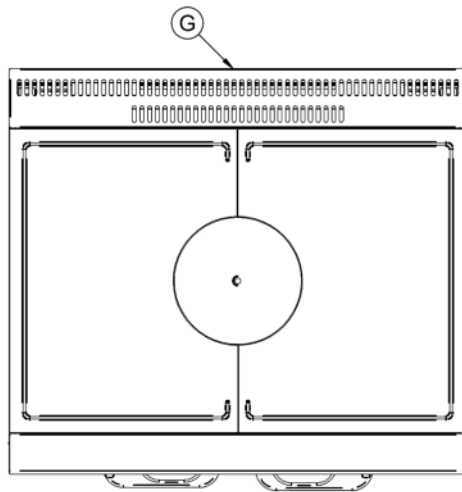

Unit Height (External) mm	900
Unit Width (External) mm	900
Unit Depth (External) mm	800
Height (Internal) mm	405
Width (Internal) mm	715
Depth (Internal) mm	530
Shelf Dimensions Width mm	710
Shelf Dimensions Depth mm	512
Hob Dimensions mm	600 x 450
Net Weight Kg	154,5

Supply Connections

Requires Installation	Yes
Requires Electrical Supply	No
Gas Connection BSP	3/4"
Gas Consumption at full rate Propane m³ per Hour	1.36
Gas Pressure Propane mbar	37
Total heat input at full rate Propane kW	19
Total heat input at full rate Propane BTU per hour	64,830

Shipping

Packed Weight Kg	172.5
Packed Height cm	103
Packed Width cm	100
Packed Depth cm	85

Available Accessories

LK06	OPUS 800 LEG KIT
OA8980	SPLASHBACK/SHELF - OG8005

Technical Picture

Lincat Limited

Whisby Road,
Lincoln, LN6 3QZ,
United Kingdom