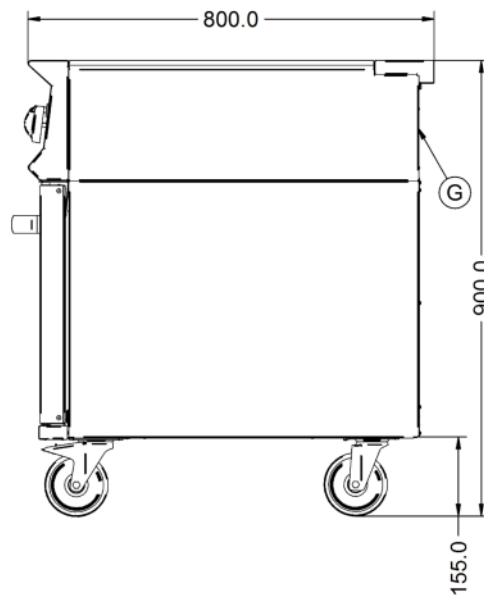

Power and Performance

BTU per Hour	64,828
Total Power kW	19.0
Temperature Range °C	120-250
Cooking Area (Width x Depth) mm	900 x 600
Temperature Control	Mechanical
Rating per Hob kW	10
Oven Rating kW	9.0

Unit Height (External) mm	900
Unit Width (External) mm	900
Unit Depth (External) mm	800
Height (Internal) mm	405
Width (Internal) mm	715
Depth (Internal) mm	530
Shelf Dimensions Width mm	710
Shelf Dimensions Depth mm	512
Hob Dimensions mm	600 x 450
Net Weight Kg	154,5

Shipping

Packed Weight Kg	172.5
Packed Height cm	103
Packed Width cm	100
Packed Depth cm	85

Available Accessories

LK06	OPUS 800 LEG KIT
OA8980	SPLASHBACK/SHELF - OG8005

Technical Picture

Lincat Limited

Whisby Road,
Lincoln, LN6 3QZ,
United Kingdom