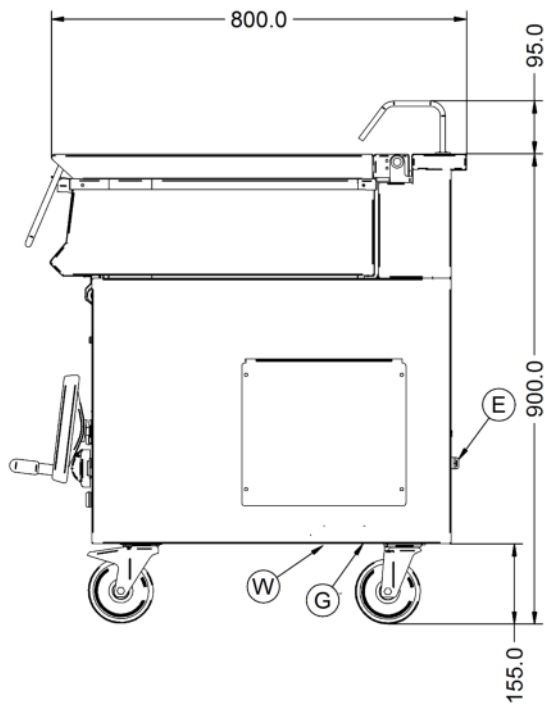

Power and Performance

BTU per Hour	83,594
Total Power kW	24.5
Temperature Range °C	70-300
IP Rating	IP24
Temperature Control	Mechanical

Capacity

Capacity Litres	80
------------------------	----

Weights and Dimensions

Unit Height (External) mm	900
Unit Width (External) mm	900
Unit Depth (External) mm	800
Net Weight Kg	157

Supply Connections

Requires Installation	Yes
Requires Electrical Supply	Yes
UK 3 Pin Plug	Yes
Requires Hardwiring	No
Electrical Supply Rating Watts	18
Single Phase Amps	0.008
Single Phase Voltage	230
Gas Connection BSP	1/2"
Gas Consumption at full rate Natural m³ per Hour	2.33
Gas Pressure Natural mbar	20
Total heat input at full rate Natural kW	24.5
Water Connection Pressure Bar	0.2-10.0
Water Connection	3/4"

Shipping

Packed Weight Kg	172.7
Packed Height cm	110
Packed Width cm	100
Packed Depth cm	85

Available Accessories

LK06

OPUS 800 LEG KIT

Technical Picture

Lincat Limited

Whisby Road,
Lincoln, LN6 3QZ,
United Kingdom