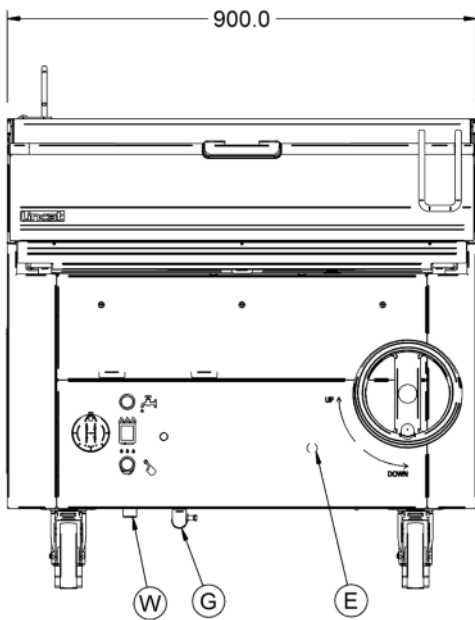

Power and Performance

BTU per Hour	83,594
Total Power kW	24.5
Temperature Range °C	70-300
IP Rating	IP24
Temperature Control	Mechanical

Capacity

Capacity Litres	80
------------------------	----

Weights and Dimensions

Unit Height (External) mm	900
Unit Width (External) mm	900
Unit Depth (External) mm	800
Net Weight Kg	157

Supply Connections

Requires Installation	Yes
Requires Electrical Supply	Yes
UK 3 Pin Plug	Yes
Requires Hardwiring	No
Electrical Supply Rating Watts	18
Single Phase Amps	0.008
Single Phase Voltage	230
Gas Connection BSP	1/2"
Gas Consumption at full rate Natural m³ per Hour	2.33
Gas Pressure Natural mbar	20
Total heat input at full rate Natural kW	24.5
Water Connection Pressure Bar	0.2-10.0
Water Connection	3/4"

Shipping

Packed Weight Kg	172.7
Packed Height cm	110
Packed Width cm	100
Packed Depth cm	85

Available Accessories

LK06

OPUS 800 LEG KIT

Technical Picture

Lincat Limited

Whisby Road,
Lincoln, LN6 3QZ,
United Kingdom