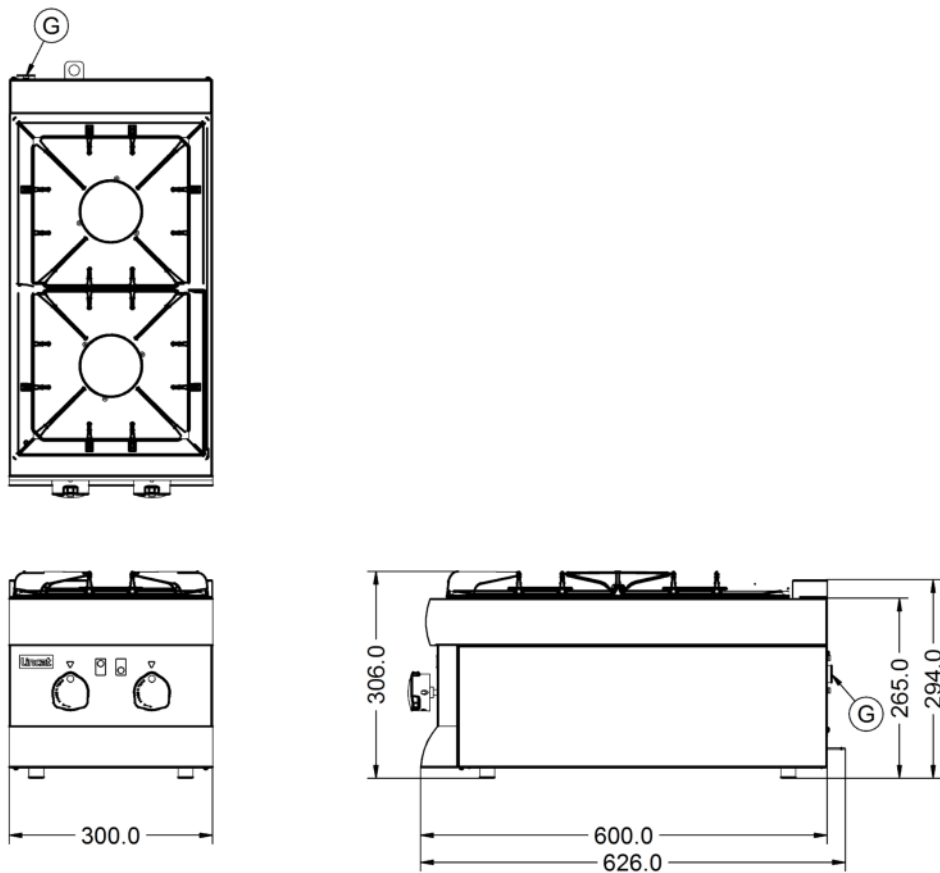

Technical Picture

Lincat Limited

Whisby Road,
Lincoln, LN6 3QZ,
United Kingdom

Company No: 2175448

A member company of

Customer Care

Tel: +44 1522 875500
Email: care@lincat.co.uk

Export Customers

Tel: +44 1522 875536
Email: export@lincat.co.uk

Opening Hours

Monday – Friday:
8.30am – 5pm