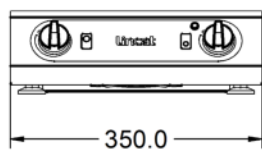

IH21 - Lincat Electric Counter-top Induction Hob - 2 Zones - W 350 mm - 3.0 kW

Embrace the power and energy saving capabilities of the 3kW Lincat Twin Zone Induction Hob.

- ✓ Twin cooking zones for high output. Highly responsive and controllable cooking method.
- ✓ High power - delivers almost twice the cooking power of a similarly rated gas hob, whilst saving energy
- ✓ Boost function delivers power when it's most needed
- ✓ Portable, plug-in device - easy to move around the kitchen and ideal for event catering. Functional and attractive profile is perfect for front of house theatre-style cooking
- ✓ Pan detection function cuts power when no pan is present, cutting running costs and creating a safer, more comfortable working environment.
- ✓ Automatic heat up function switches to a preset power level after full power heat up
- ✓ 6mm thick high impact resistant ceramic glass ceramic surface will withstand hard knocks and is easy to clean
- ✓ Easy to use rotary controls complete with LED display of power level. Easy to change filter, built into the base of the unit. Powerful internal cooling fan and overheat protection for long service life

Power and Performance

Total Power kW	3.0
IP Rating	IP24
Temperature Control	Electronic
Rating per Hob kW	Rear 2.0; Front 1.0

Key Specifications

Number of Hobs	2
Shape of Hob	Round

Weights and Dimensions

Unit Height (External) mm	115
Unit Width (External) mm	350
Unit Depth (External) mm	654
Hob Dimensions mm	Rear 180; Front 120
Net Weight Kg	12.2

Packed Weight Kg	13.42
Packed Height cm	25
Packed Width cm	70
Packed Depth cm	55

Technical Picture

Lincat Limited

Whisby Road,
Lincoln, LN6 3QZ,
United Kingdom

Company No: 2175448

A member company of

Customer Care