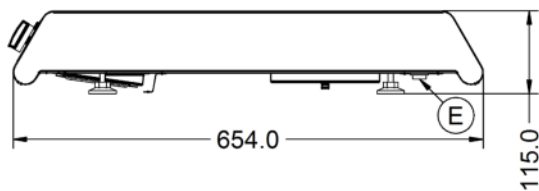

Power and Performance

Total Power kW	3.0
IP Rating	IP24
Temperature Control	Electronic
Rating per Hob kW	Rear 2.0; Front 1.0

Key Specifications

Number of Hobs	2
Shape of Hob	Round

Weights and Dimensions

Unit Height (External) mm	115
Unit Width (External) mm	350
Unit Depth (External) mm	654
Hob Dimensions mm	Rear 180; Front 120
Net Weight Kg	12.2

Packed Weight Kg	13.42
Packed Height cm	25
Packed Width cm	70
Packed Depth cm	55

Technical Picture

Lincat Limited

Whisby Road,
Lincoln, LN6 3QZ,
United Kingdom

Company No: 2175448

A member company of

Customer Care