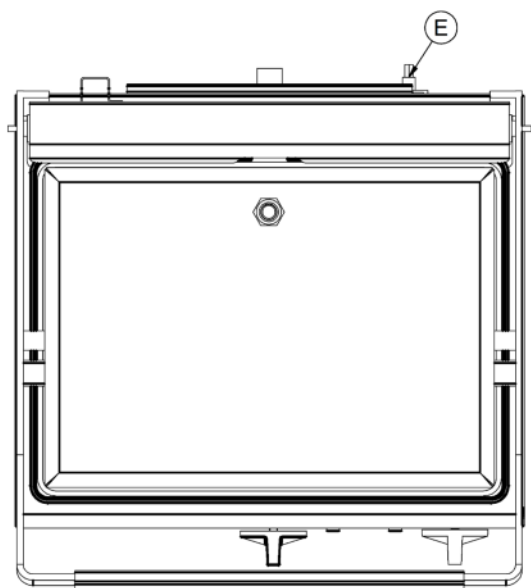

Power and Performance

Total Power kW	3.00
IP Rating	IP23
Cooking Area (Width x Depth) mm	358 x 258
Temperature Control	Mechanical

Key Specifications

Top Grill Plate Surface Type	Ribbed
Grill Plate Surface Type	Smooth
Grill Plate Material	Aluminium

Weights and Dimensions

Unit Height (External) mm	276
Unit Width (External) mm	395
Unit Depth (External) mm	356
Net Weight Kg	23.1

Supply Connections

Requires Installation	No
Requires Electrical Supply	Yes
UK 3 Pin Plug	Yes
Requires Hardwiring	No
Electrical Supply Rating Watts	3,000
Single Phase Amps	13.0
Single Phase Voltage	230

Shipping

Packed Weight Kg	25.41
Packed Height cm	42
Packed Width cm	48.5
Packed Depth cm	48.5

Available Accessories

OS1	OMELETTE SPACER - FOR GG1
SS1	SANDWICH SPACER - FOR GG1

Technical Picture

Lincat Limited