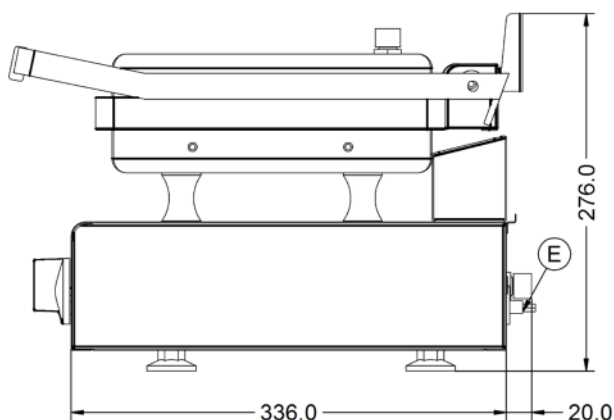

Power and Performance

Total Power kW	3.00
IP Rating	IP23
Cooking Area (Width x Depth) mm	358 x 258
Temperature Control	Mechanical

Key Specifications

Top Grill Plate Surface Type	Ribbed
Grill Plate Surface Type	Smooth
Grill Plate Material	Aluminium

Weights and Dimensions

Unit Height (External) mm	276
Unit Width (External) mm	395
Unit Depth (External) mm	356
Net Weight Kg	23.1

Supply Connections

Requires Installation	No
Requires Electrical Supply	Yes
UK 3 Pin Plug	Yes
Requires Hardwiring	No
Electrical Supply Rating Watts	3,000
Single Phase Amps	13.0
Single Phase Voltage	230

Shipping

Packed Weight Kg	25.41
Packed Height cm	42
Packed Width cm	48.5
Packed Depth cm	48.5

Available Accessories

OS1	OMELETTE SPACER - FOR GG1
SS1	SANDWICH SPACER - FOR GG1

Technical Picture

Lincat Limited