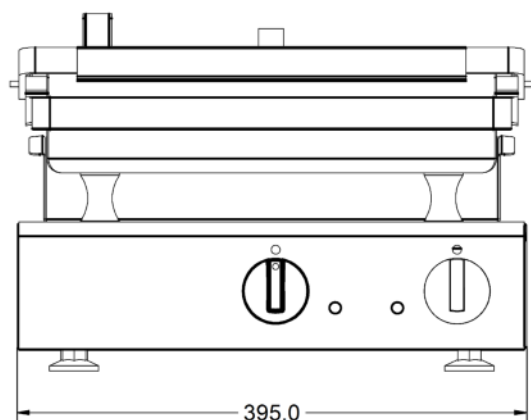

Power and Performance

Total Power kW	3.00
IP Rating	IP23
Cooking Area (Width x Depth) mm	358 x 258
Temperature Control	Mechanical

Key Specifications

Top Grill Plate Surface Type	Ribbed
Grill Plate Surface Type	Smooth
Grill Plate Material	Aluminium

Weights and Dimensions

Unit Height (External) mm	276
Unit Width (External) mm	395
Unit Depth (External) mm	356
Net Weight Kg	23.1

Supply Connections

Requires Installation	No
Requires Electrical Supply	Yes
UK 3 Pin Plug	Yes
Requires Hardwiring	No
Electrical Supply Rating Watts	3,000
Single Phase Amps	13.0
Single Phase Voltage	230

Shipping

Packed Weight Kg	25.41
Packed Height cm	42
Packed Width cm	48.5
Packed Depth cm	48.5

Available Accessories

OS1	OMELETTE SPACER - FOR GG1
SS1	SANDWICH SPACER - FOR GG1

Technical Picture

Lincat Limited