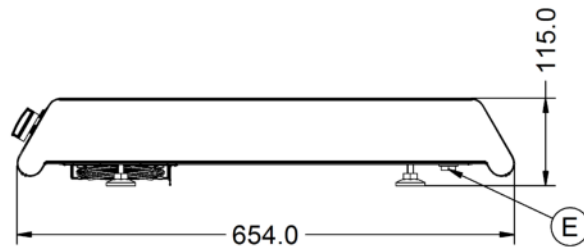

Power and Performance

Total Power kW	2 x 3.0
IP Rating	IP24
Temperature Control	Electronic
Rating per Hob kW	Rear 2.0; Front 1.0

Key Specifications

Number of Hobs	4
Shape of Hob	Round

Weights and Dimensions

Unit Height (External) mm	115
Unit Width (External) mm	600
Unit Depth (External) mm	654
Hob Dimensions mm	Rear 180; Front 120
Net Weight Kg	22.1

Supply Connections

Requires Installation	No
Requires Electrical Supply	Yes
UK 3 Pin Plug	Yes
Requires Hardwiring	No
Electrical Supply Rating Watts	2 x 3,000
Single Phase Amps	2 x 13.0
Single Phase Voltage	230

Shipping

Packed Weight Kg	24.31
Packed Height cm	49.5
Packed Width cm	70
Packed Depth cm	70

Technical Picture

Lincat Limited

Whisby Road,
Lincoln, LN6 3QZ,
United Kingdom

Company No: 2175448

A member company of