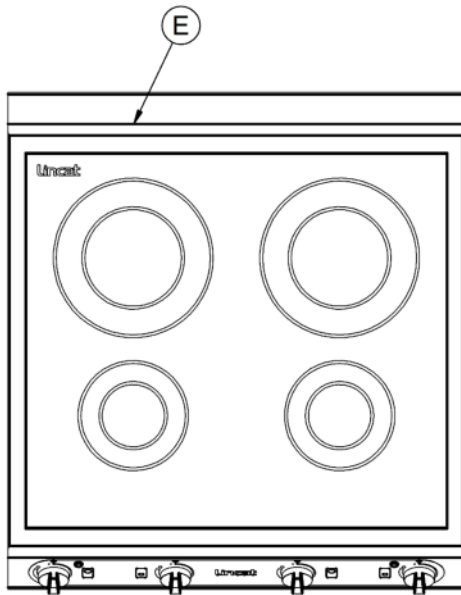

Power and Performance

Total Power kW	2 x 3.0
IP Rating	IP24
Temperature Control	Electronic
Rating per Hob kW	Rear 2.0; Front 1.0

Key Specifications

Number of Hobs	4
Shape of Hob	Round

Weights and Dimensions

Unit Height (External) mm	115
Unit Width (External) mm	600
Unit Depth (External) mm	654
Hob Dimensions mm	Rear 180; Front 120
Net Weight Kg	22.1

Supply Connections

Requires Installation	No
Requires Electrical Supply	Yes
UK 3 Pin Plug	Yes
Requires Hardwiring	No
Electrical Supply Rating Watts	2 x 3,000
Single Phase Amps	2 x 13.0
Single Phase Voltage	230

Shipping

Packed Weight Kg	24.31
Packed Height cm	49.5
Packed Width cm	70
Packed Depth cm	70

Technical Picture

Lincat Limited

Whisby Road,
Lincoln, LN6 3QZ,
United Kingdom

Company No: 2175448

A member company of