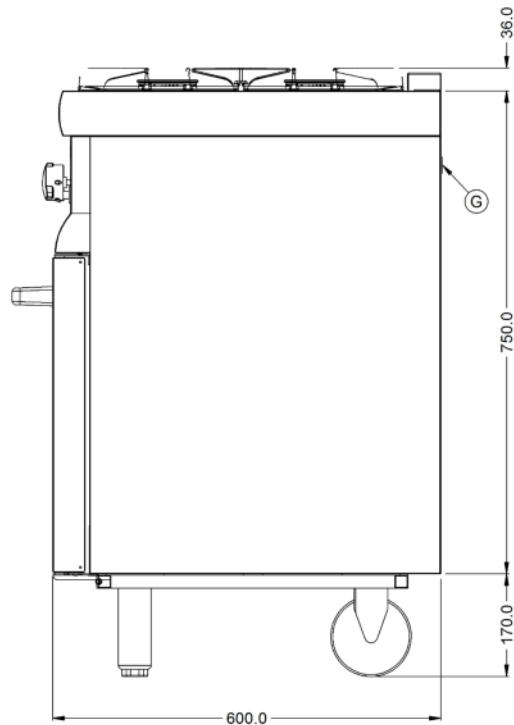

Power and Performance

BTU per Hour	81,206
Total Power kW	23.8
Temperature Range °C	130-250
Temperature Control	Mechanical
Rating per Hob kW	4.5
Oven Rating kW	5.8

Key Specifications

Number of Shelves included	2
Number of Shelf Positions	4
Number of Hobs	4
Shape of Hob	Round

Weights and Dimensions

Unit Height (External) mm	956
Unit Width (External) mm	600
Unit Depth (External) mm	600
Height (Internal) mm	360
Width (Internal) mm	480
Depth (Internal) mm	342
Shelf Dimensions Width mm	460
Shelf Dimensions Depth mm	342
Hob Dimensions mm	W590 x D500
Net Weight Kg	67.9

Supply Connections

Requires Installation	Yes
Requires Electrical Supply	No
Gas Connection BSP	1/2"
Gas Consumption at full rate Natural m³ per Hour	2.27
Gas Pressure Natural mbar	20
Total heat input at full rate Natural kW	23.8
Total heat input at full rate Natural BTU per hour	81,209

Shipping

Packed Weight Kg	80
Packed Height cm	110
Packed Width cm	81.3
Packed Depth cm	68.5

Available Accessories

SLR6/SB	SPLASHBACK SLR6
---------	-----------------

Technical Picture

Lincat Limited

Whisby Road,
Lincoln, LN6 3QZ,
United Kingdom