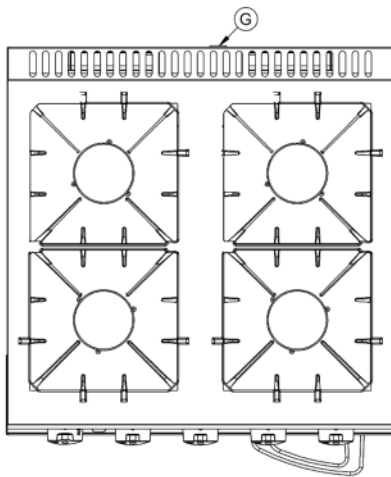

Weights and Dimensions

Unit Height (External) mm	956
Unit Width (External) mm	600
Unit Depth (External) mm	600
Height (Internal) mm	360
Width (Internal) mm	480
Depth (Internal) mm	342
Shelf Dimensions Width mm	460
Shelf Dimensions Depth mm	342
Hob Dimensions mm	W590 x D500
Net Weight Kg	67.9

Supply Connections

Requires Installation	Yes
Requires Electrical Supply	No
Gas Connection BSP	1/2"
Gas Consumption at full rate Natural m³ per Hour	2.27
Gas Pressure Natural mbar	20
Total heat input at full rate Natural kW	23.8
Total heat input at full rate Natural BTU per hour	81,209

Shipping

Packed Weight Kg	80
Packed Height cm	110
Packed Width cm	81.3
Packed Depth cm	68.5

Available Accessories

SLR6/SB	SPLASHBACK SLR6
---------	-----------------

Technical Picture

Lincat Limited

Whisby Road,
Lincoln, LN6 3QZ,
United Kingdom