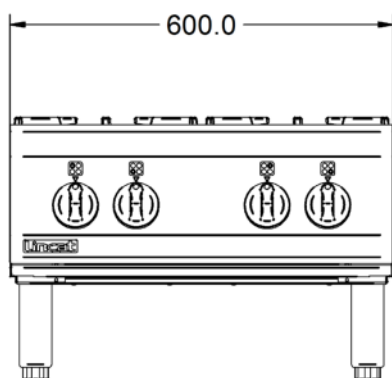

Technical Picture

Lincat Limited

Whisby Road,
Lincoln, LN6 3QZ,
United Kingdom

Company No: 2175448

A member company of

Customer Care

Tel: +44 1522 875500
Email: care@lincat.co.uk

Export Customers

Tel: +44 1522 875536
Email: export@lincat.co.uk

Opening Hours

Monday – Friday:
8.30am – 5pm