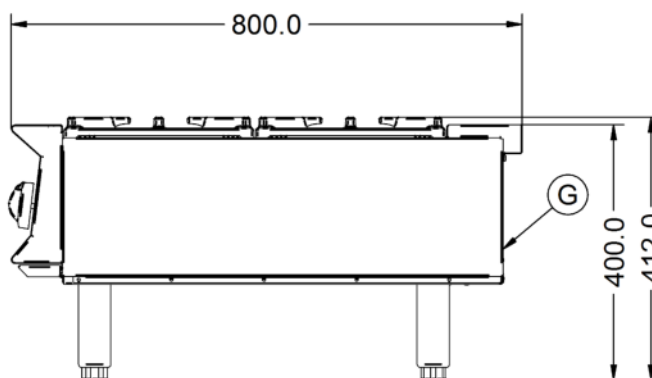

Technical Picture

Lincat Limited

Whisby Road,
Lincoln, LN6 3QZ,
United Kingdom

Company No: 2175448

A member company of

Customer Care

Tel: +44 1522 875500
Email: care@lincat.co.uk

Export Customers

Tel: +44 1522 875536
Email: export@lincat.co.uk

Opening Hours

Monday – Friday:
8.30am – 5pm