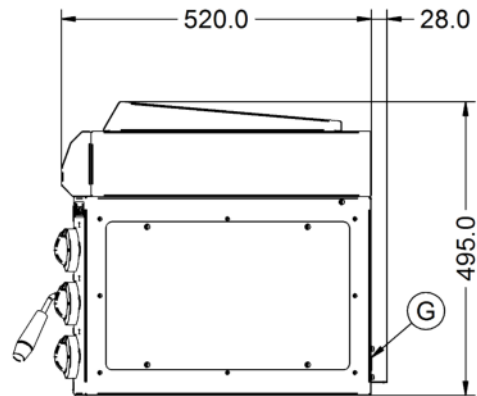

Available Accessories

CH02	Caterflex Hose 1/2" - 1.5 Metre - for use with units up to 56,000 BTU
OA8911	WALL BRACKET OG8302/OE8303
OA8912	Lincat Opus 800 Free-standing Floor Stand with Legs - for units W 900 mm
OA8918	Lincat Opus 800 Free-standing Bench Stand - for units W 900 mm

Technical Picture