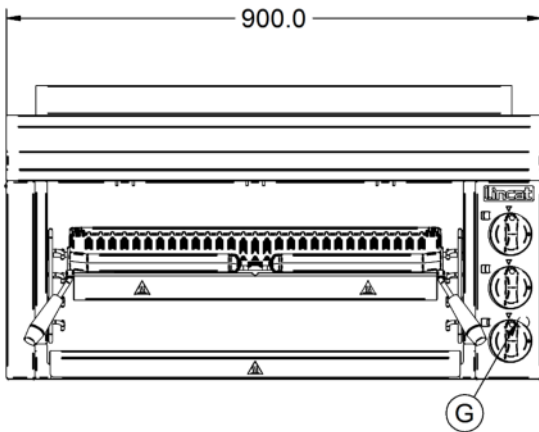

Available Accessories

CH02	Caterflex Hose 1/2" - 1.5 Metre - for use with units up to 56,000 BTU
OA8911	WALL BRACKET OG8302/OE8303
OA8912	Lincat Opus 800 Free-standing Floor Stand with Legs - for units W 900 mm
OA8918	Lincat Opus 800 Free-standing Bench Stand - for units W 900 mm

Technical Picture