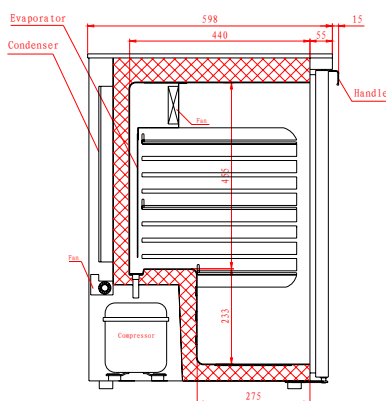

Glass Door Under Counter Refrigeration

UCR140CR

UCF140CR

FEATURES

- High grade 304 stainless steel exterior
- ABS interior
- Height adjustable from 819 – 850mm
- Lock fitted as standard
- Adjustable shelves
- Replaceable door gasket

TECHNICAL SPECIFICATIONS

	UCR140CR	UCF140CR
Controller:	Digital controller with temperature display	
Cooling:	Fan assisted	Static
Defrost:	Automatic	Manual
Refrigerant:	R600a	R600a
Climate Class:	4	4
Temperature Range:	+2°C ~ +8°C	-16°C ~ -24°C
Power Supply:	13amp	13amp

MODEL	FINISH	GROSS CAPACITY	EXT. DIMENSIONS (H x W x D mm)	POWER CONSUMPTION	DECIBELS	WEIGHT (kg)	RRP
UCR140CR	High grade 304 stainless steel exterior; ABS interior	145L	819 x 598 x 613	135W	53dBA	44	
UCF140CR		105L	819 x 598 x 613	135W	53dBA	47	
M4-UCRSTACK	Stacking kit	-	-	-	-	-	