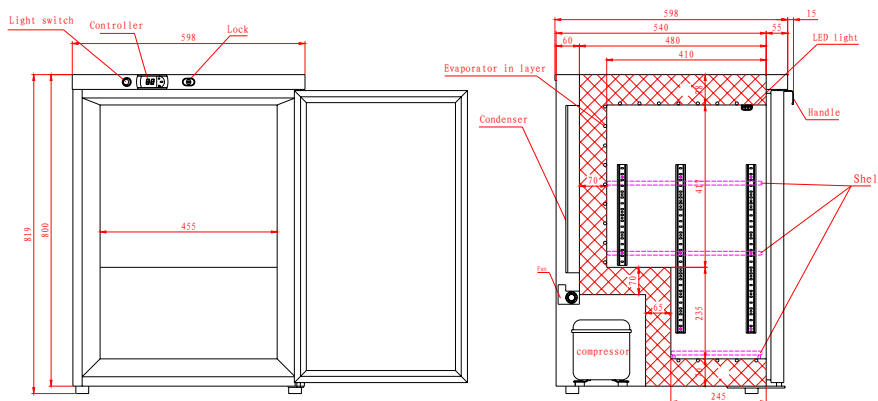

Glass Door Under Counter Refrigeration

UCR140CR

UCF140CR

FEATURES

- High grade 304 stainless steel exterior
- ABS interior
- Height adjustable from 819 – 850mm
- Lock fitted as standard
- Adjustable shelves
- Replaceable door gasket

TECHNICAL SPECIFICATIONS

	UCR140CR	UCF140CR
Controller:	Digital controller with temperature display	
Cooling:	Fan assisted	Static
Defrost:	Automatic	Manual
Refrigerant:	R600a	R600a
Climate Class:	4	4
Temperature Range:	+2°C ~ +8°C	-16°C ~ -24°C
Power Supply:	13amp	13amp

MODEL	FINISH	GROSS CAPACITY	EXT. DIMENSIONS (H x W x D mm)	POWER CONSUMPTION	DECIBELS	WEIGHT (kg)	RRP
UCR140CR	High grade 304 stainless steel exterior; ABS interior	145L	819 x 598 x 613	135W	53dBA	44	
UCF140CR		105L	819 x 598 x 613	135W	53dBA	47	
M4-UCRSTACK	Stacking kit	-	-	-	-	-	