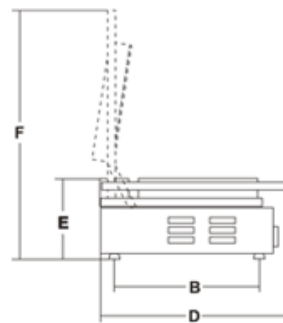

Data sheet

Technical data

Model	PD VC
Power	watt 3200
Power source	1ph
Useful surface	mm 530x255
A	mm 542
B	mm 330
C	mm 592
D	mm 441
E	mm 166
F	mm 565
Net weight	kg 30
Shipping	mm 760x560x280
Gross weight	kg 33
HS-CODE	85166070